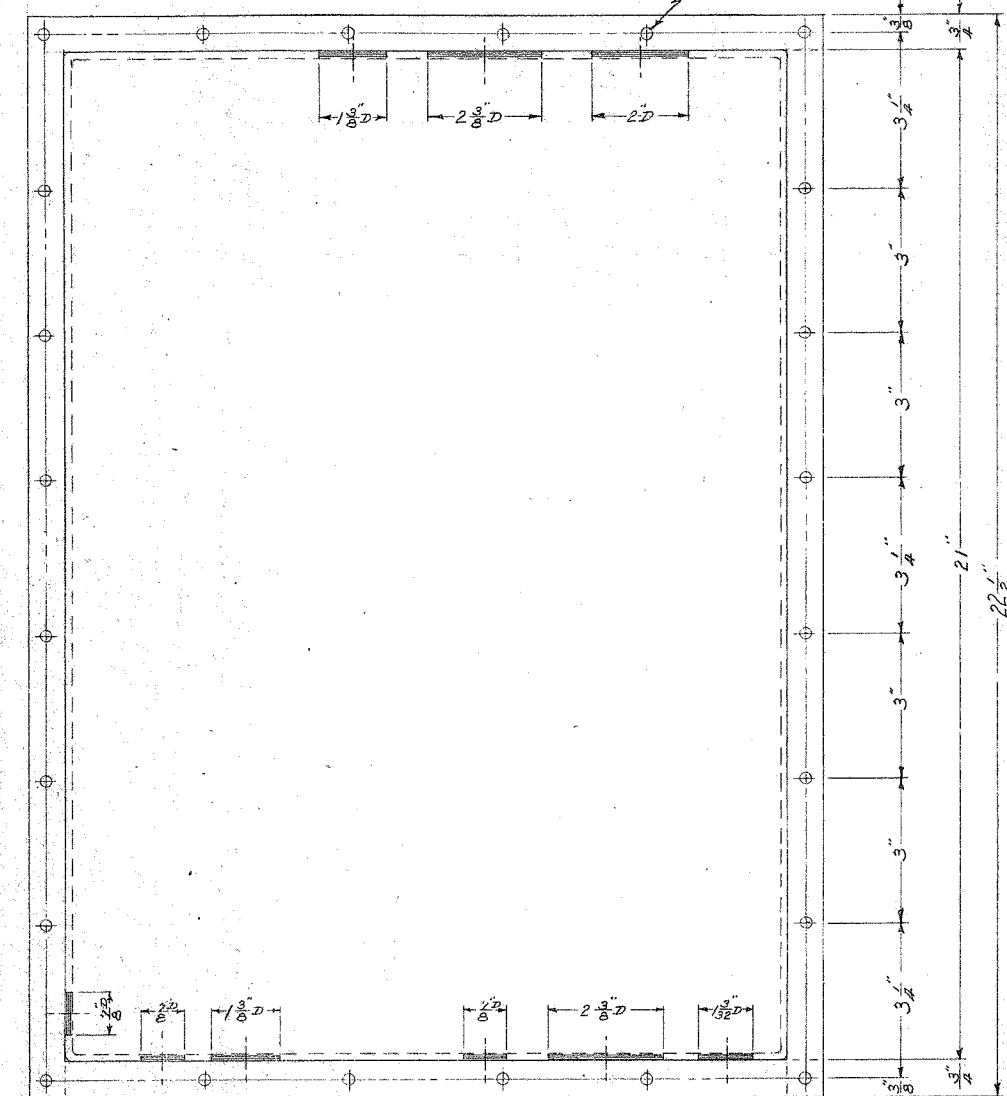

SC12

HOLES FOR 1/4" HEX. HD. BOLTS, NUTS & LOCKWASHERS

MATERIAL .120" H.R. STEEL
WELD ALL CORNERS
ONE PER CAR

AMERICAN CAR AND FOUNDRY CO.
36 75247
JUNCTION BOX
WEST END OF
GENEMOTOR
a.c.f.
2-1-49

3/24
LOT