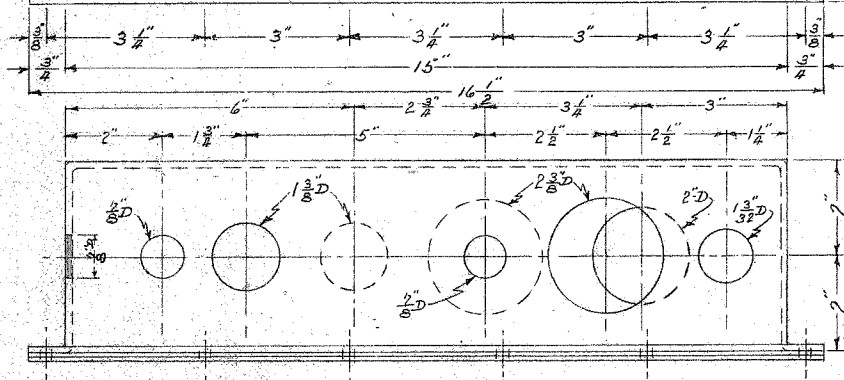

SC12

HOLES FOR 1/4" HEX. HD. BOLTS, NUTS & LOCKWASHERS

MATERIAL .120" H.R. STEEL
WELD ALL CORNERS
ONE PER CAR

AMERICAN CAR AND FOUNDRY CO.
36 75247
JUNCTION BOX
WEST END OF
GENEMOTOR
a.c.f.
2-1-49

3/24
LOT