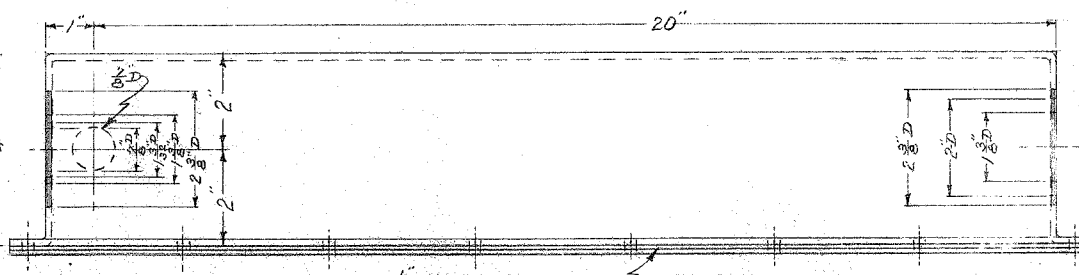

SC12

HOLES FOR 1/4" HEX. HD. BOLTS, NUTS & LOCKWASHERS

MATERIAL .120" H.R. STEEL
WELD ALL CORNERS
ONE PER CAR

AMERICAN CAR AND FOUNDRY CO.
36 75247
JUNCTION BOX
WEST END OF
GENEMOTOR
a.c.f.
2-1-49

3/24
LOT