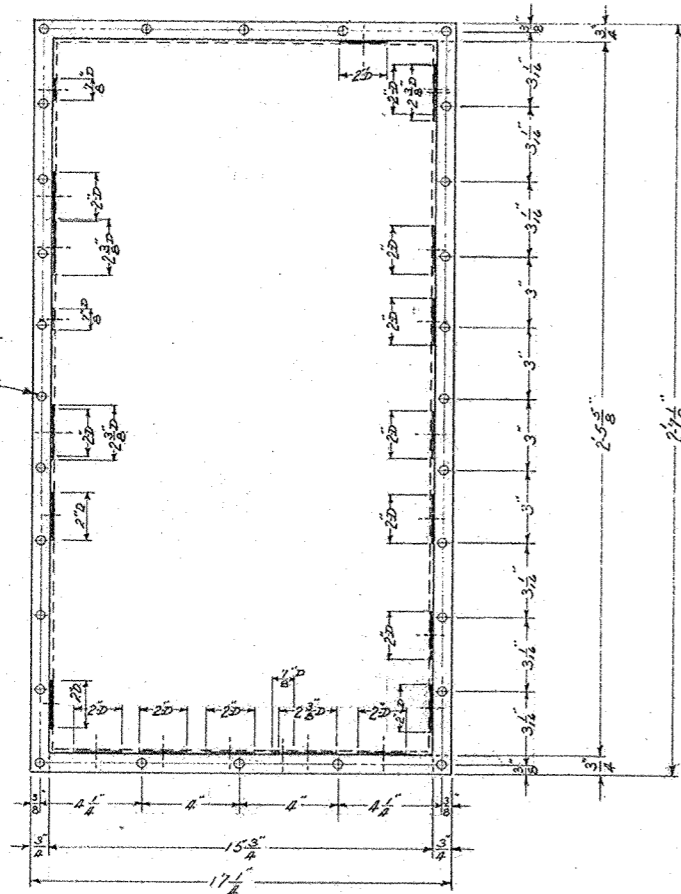

HOLES FOR 1/2" HEX. HD. BOLTS NUTS & LOCKWASHERS

MATERIAL 120 HR. STEEL
YIELD ALL CORNERS

SHOP MARK	No. PER CAR	LOT
-----------	-------------	-----

AMERICAN CAR AND FOUNDRY CO.
4675186
JUNCTION BOX
AT EAST END OF
GENERATOR