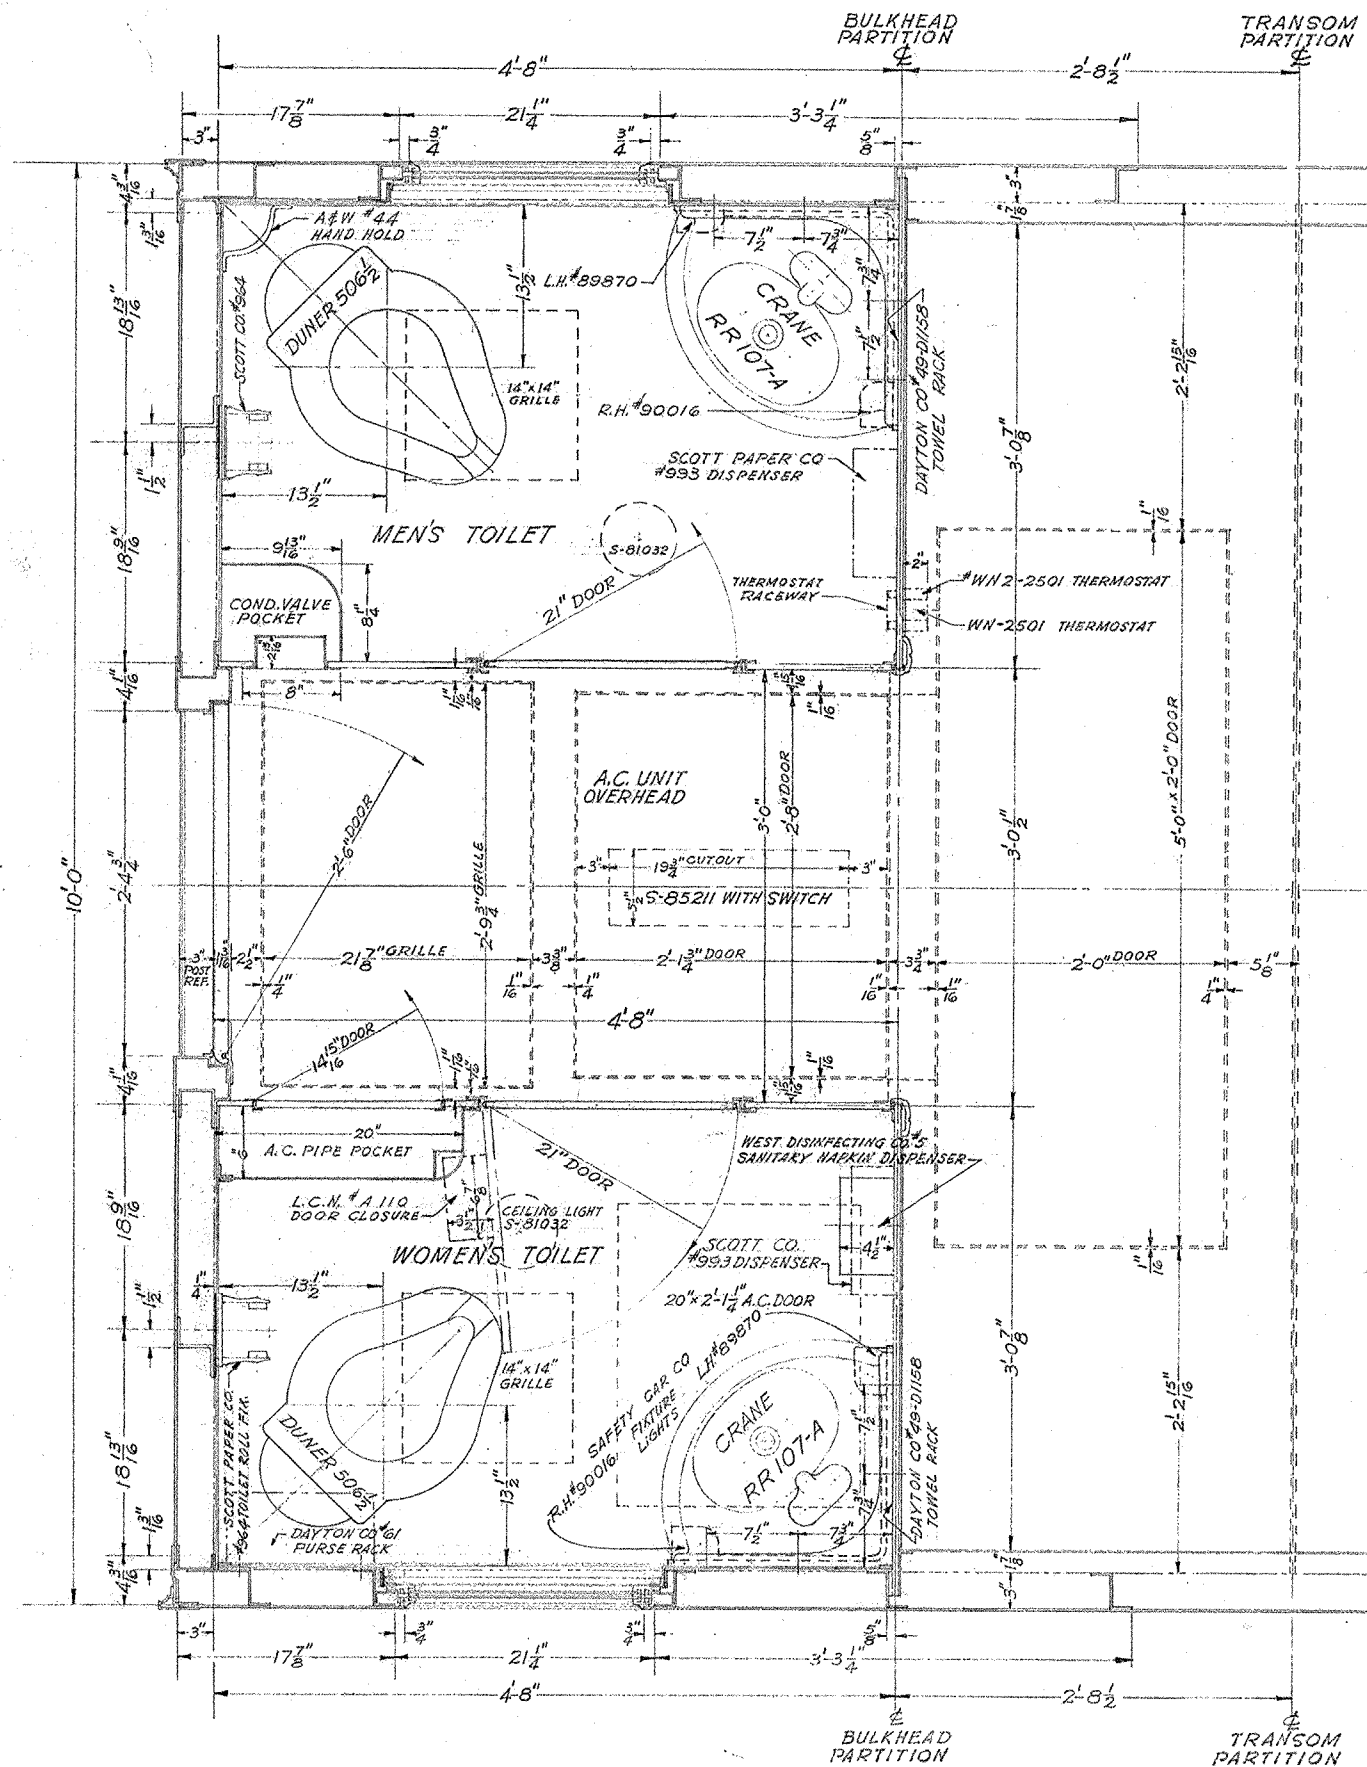

VESTIBULE END

NOTE
 SEE DWG. 5675206 FOR COND.VALVE POCKET
 " " " " FIRE EXT. "
 " " 5675177 " A.C. PIPE "
 " " " " DOOR CLOSURE "

SHOP MARK	No. PER CAR	LOT

P.C. 3124

AMERICAN CAR AND FOUNDRY CO.
 4675221
 PLAN VIEW OF VESTIBULE END
 1-27-49