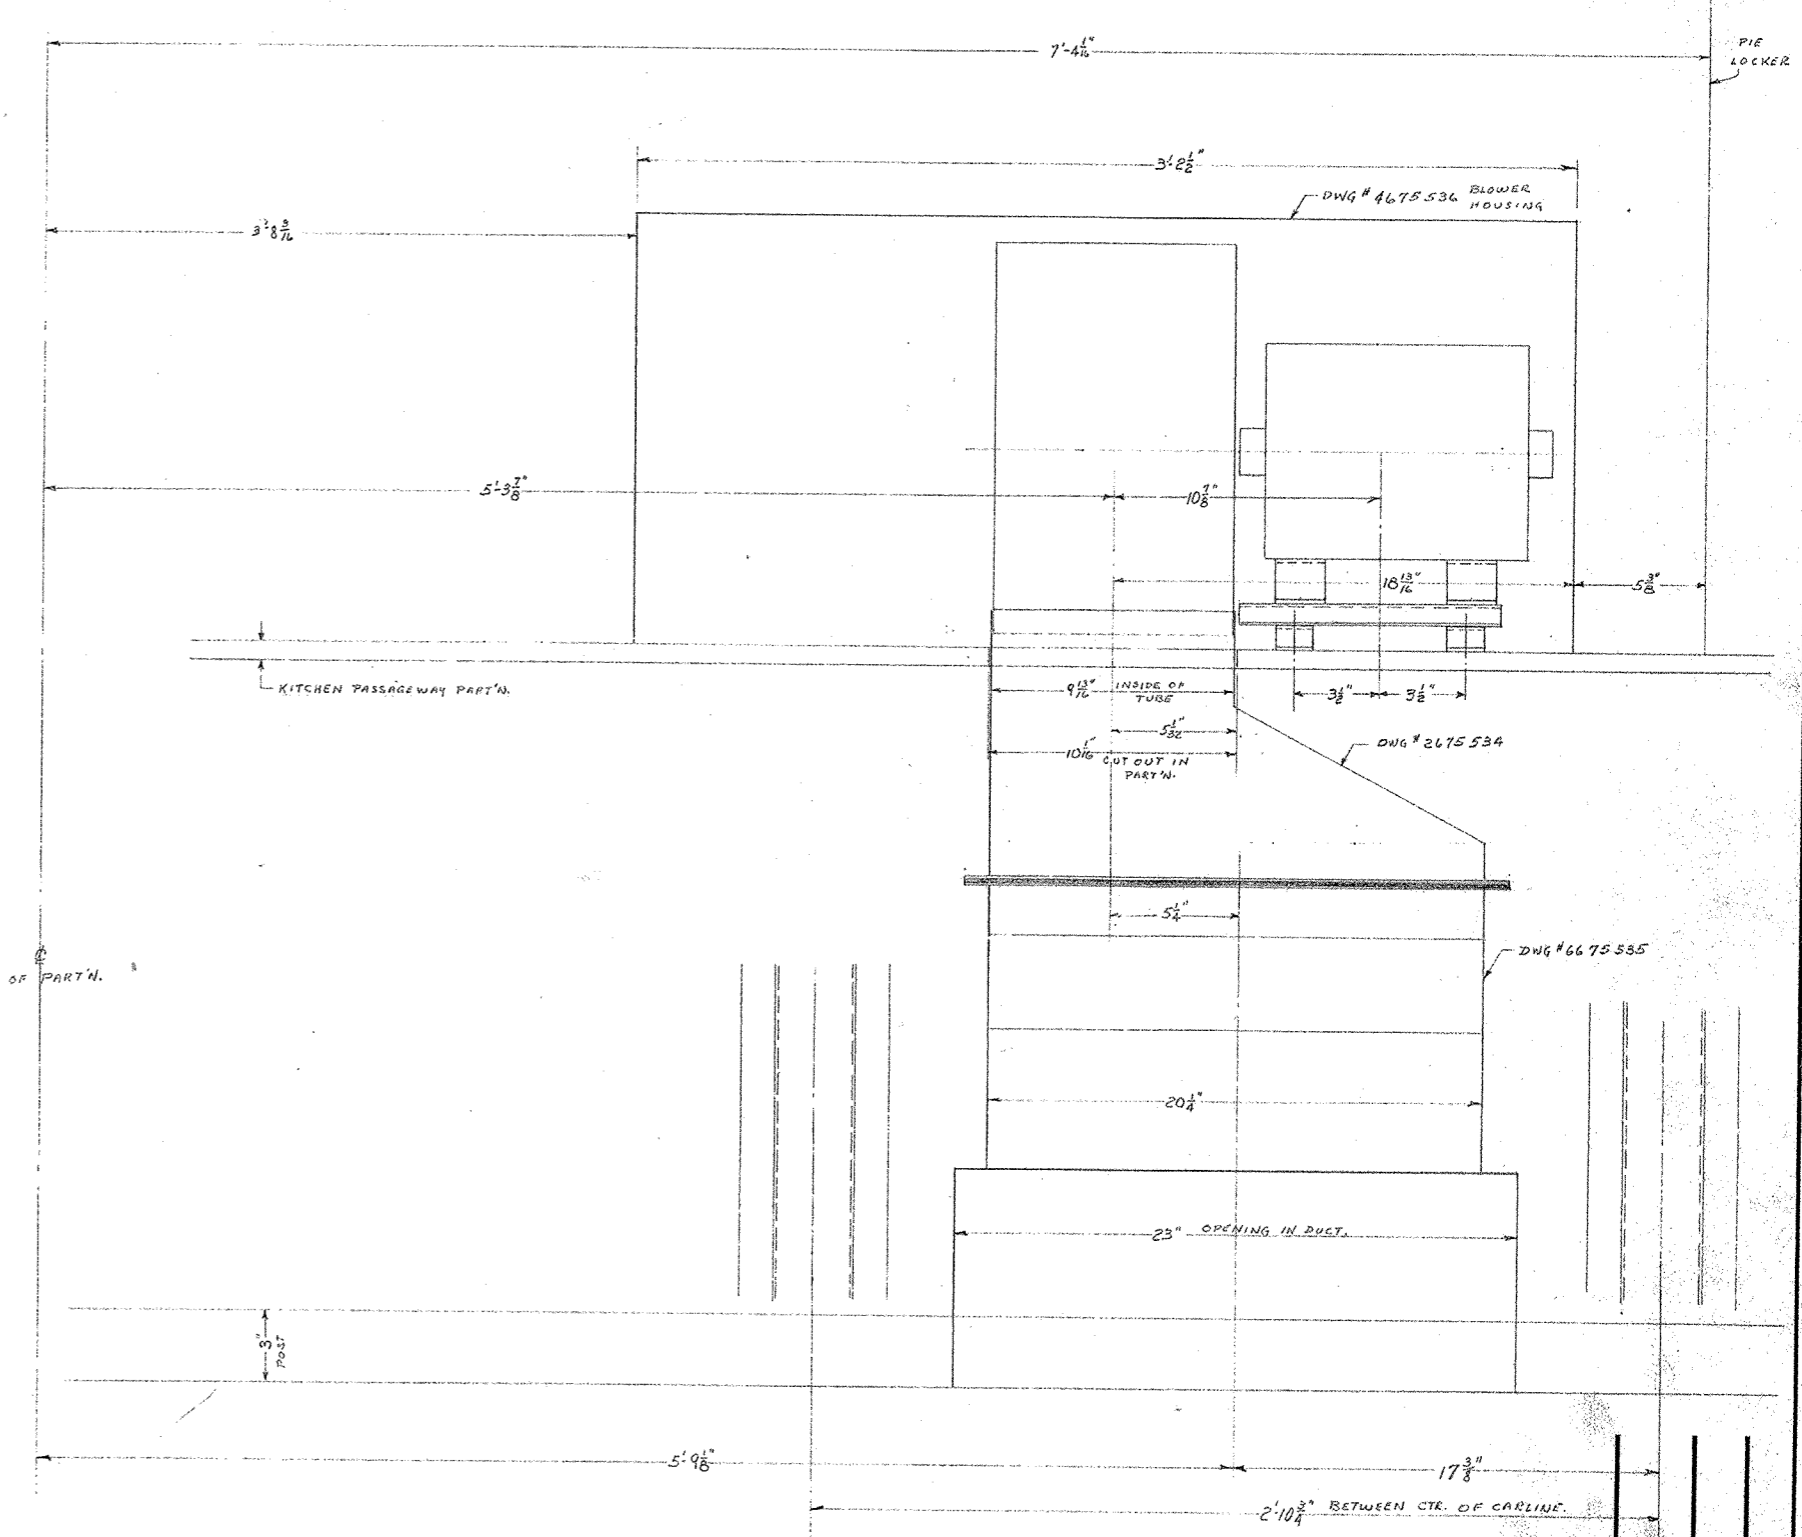

OF CAR

SHOP MARK	No. PER CAR	LOT
		3124

AMERICAN CAR AND FOUNDRY CO.
 46 75 565
 KITCHEN EXHAUST FAN ASSEMBLY
 3-15-49

ACF