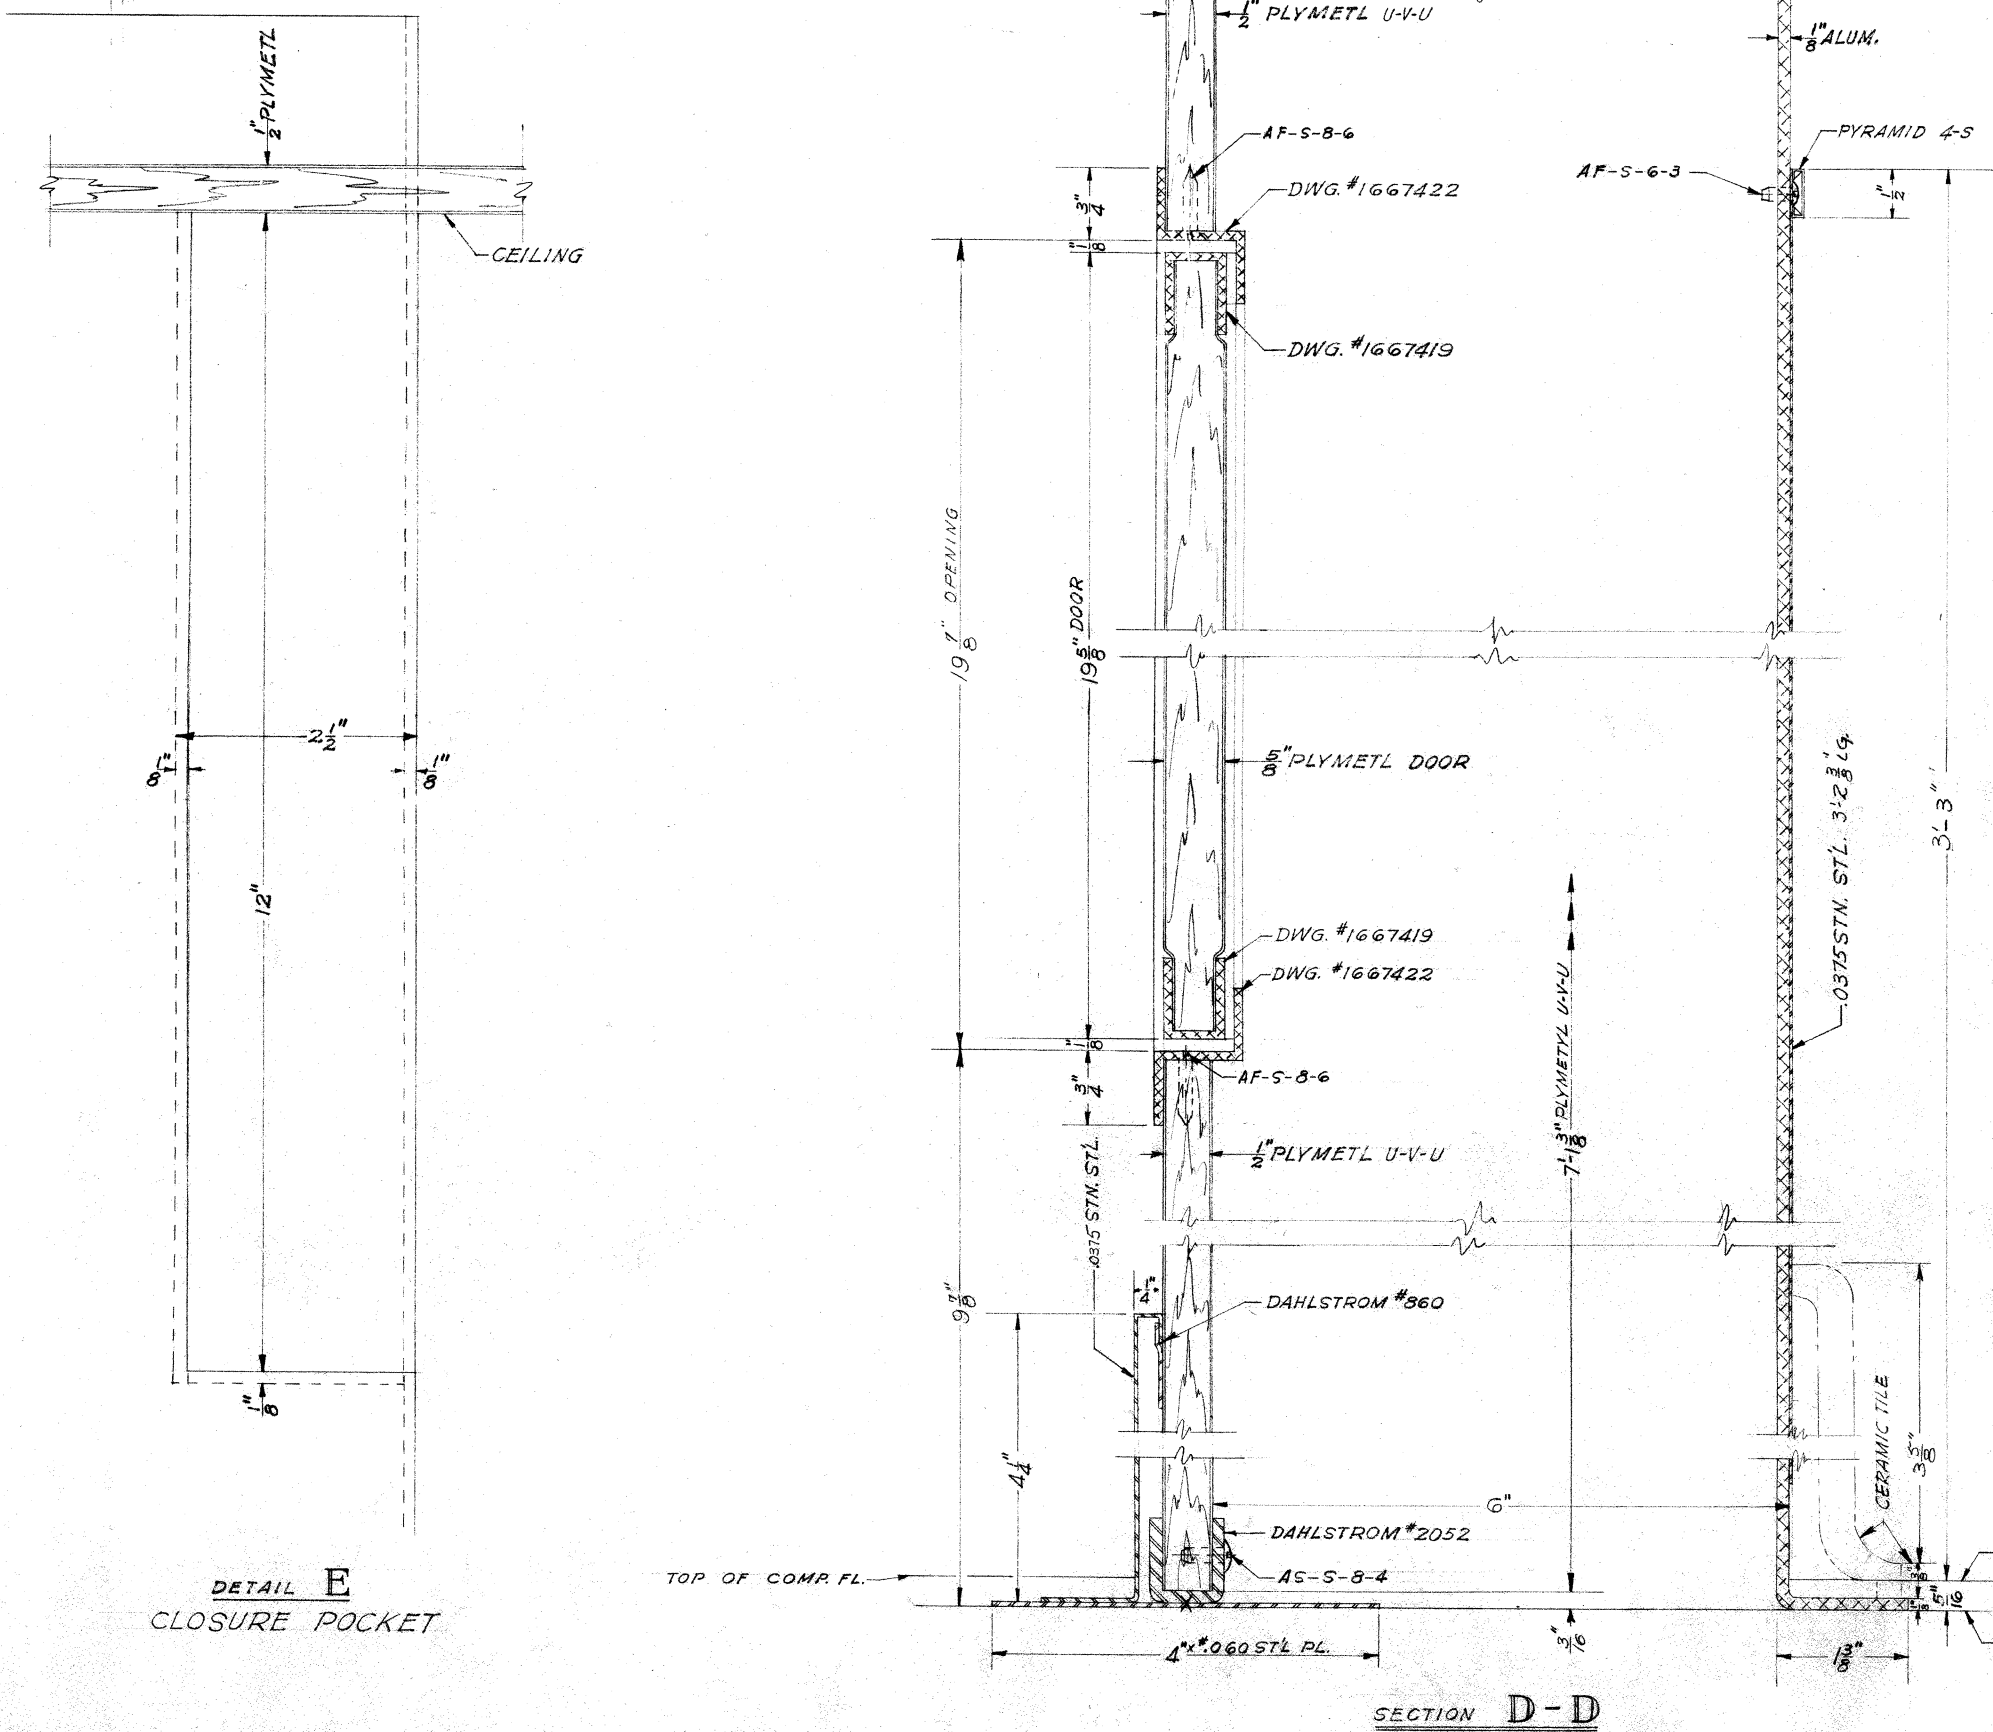

VESTIBULE END

PASSAGE-WAY

PASSAGE-WAY
NOTE
STN. STL. SHEET IN PASSAGE WAY
STOPS AT TOP OF PYRAMID 4-S

DETAIL E
CLOSURE POCKET

NO.	DESCRIPTION	QTY.	REMARKS
1	REMOVED STN STL IN PASSAGEWAY		

AMERICAN CAR AND FOUNDRY CO.
5675177
PASSAGE-WAY PARTITION
WOMEN'S TOILET
TOILET SIDE
1-19-49
A.C.F.