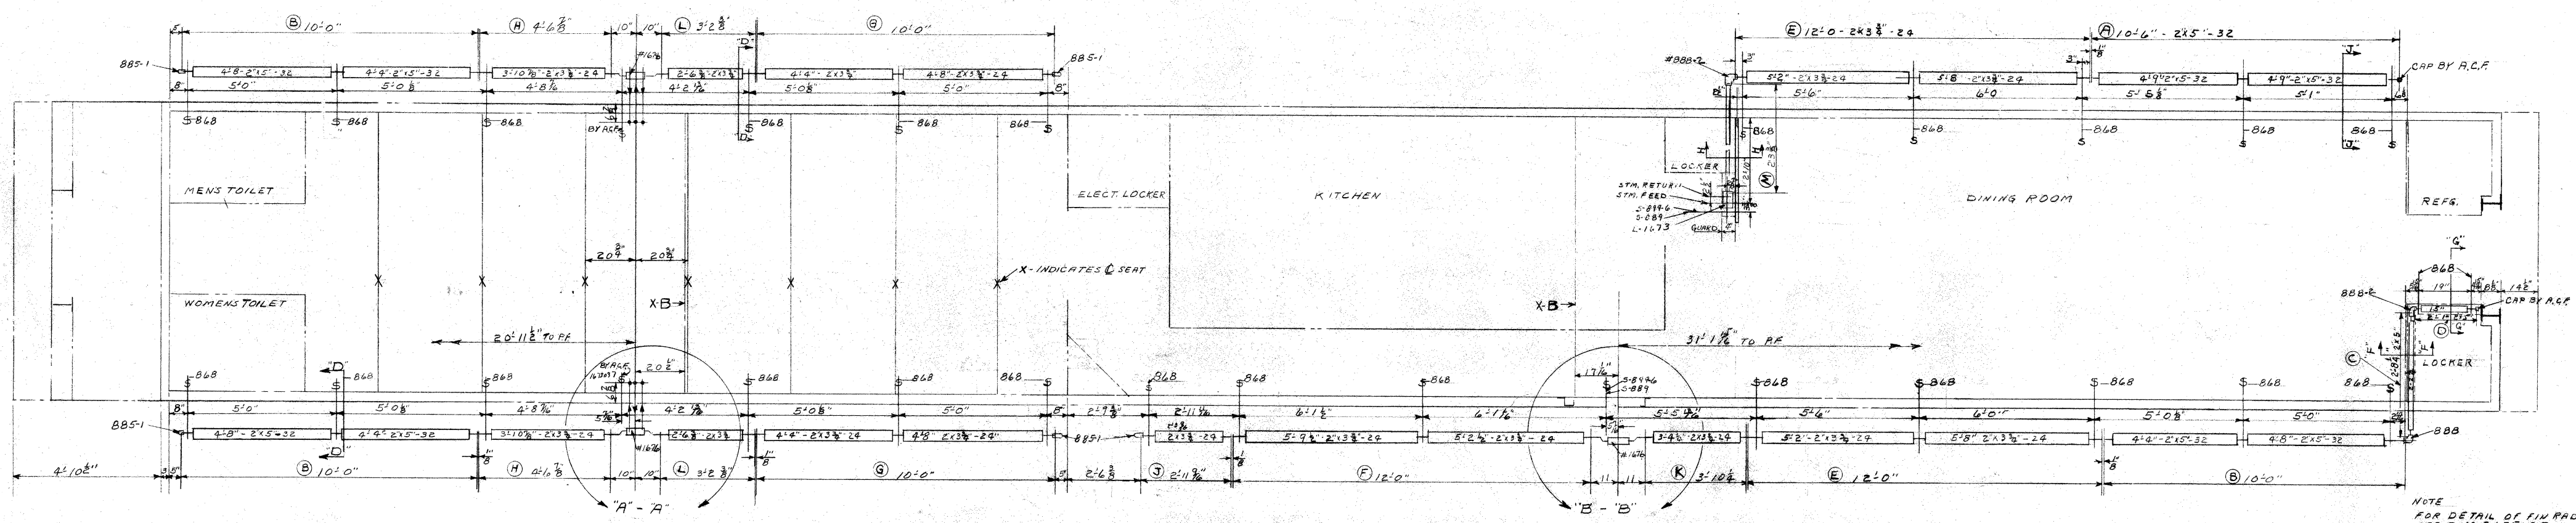

- PIPE & FITTINGS BY CARPILLER**
- 4 Pcs 1/2" BRASS PIPE 6 1/2" LONG
 - 2 Pcs 1/2" " 6 1/2" "
 - 4 Pcs 1/2" OGC TUBE 4 1/2" LONG
 - 2 Pcs 1/2" OGC " 4" "
 - 8 1/2" OGC COUPLINGS
 - 8 1/2" OGC
 - 2 1 1/2" OGC WROUGHT CAP

NOTE
FOR DETAIL OF FIN RADIATORS
SEE DWG 2450235
ⓐ INDICATES DETAIL SYMBOLS

SHOP MARK	NO. PER CAR	LOT

AMERICAN CAR AND FOUNDRY CO.
5675234
ARRGT. OF FIN RADIATORS
A.C.F.