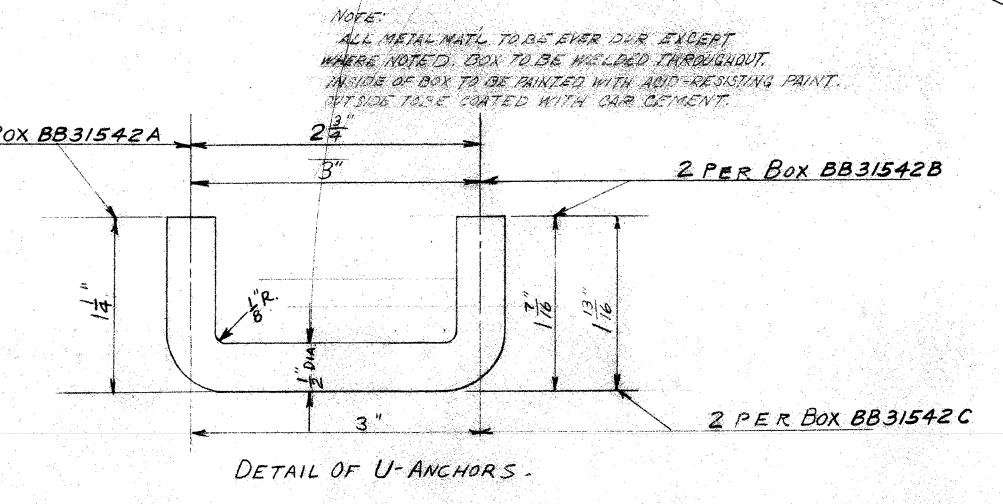

NOTE: APPLY WOOD TO METAL FLOOR PAN AND END OVER PRESSING.

EXIDE BATTERY. EPT. B-41. 1000 A.P.H. WOOD T-R-A. LOTS - 3122 - 3124 BLOCKING & DRG. # 2676476

AMERICAN CAR AND FOUNDRY CO.
6674-500
BATTERY BOX
1-17-49 A.C.F.