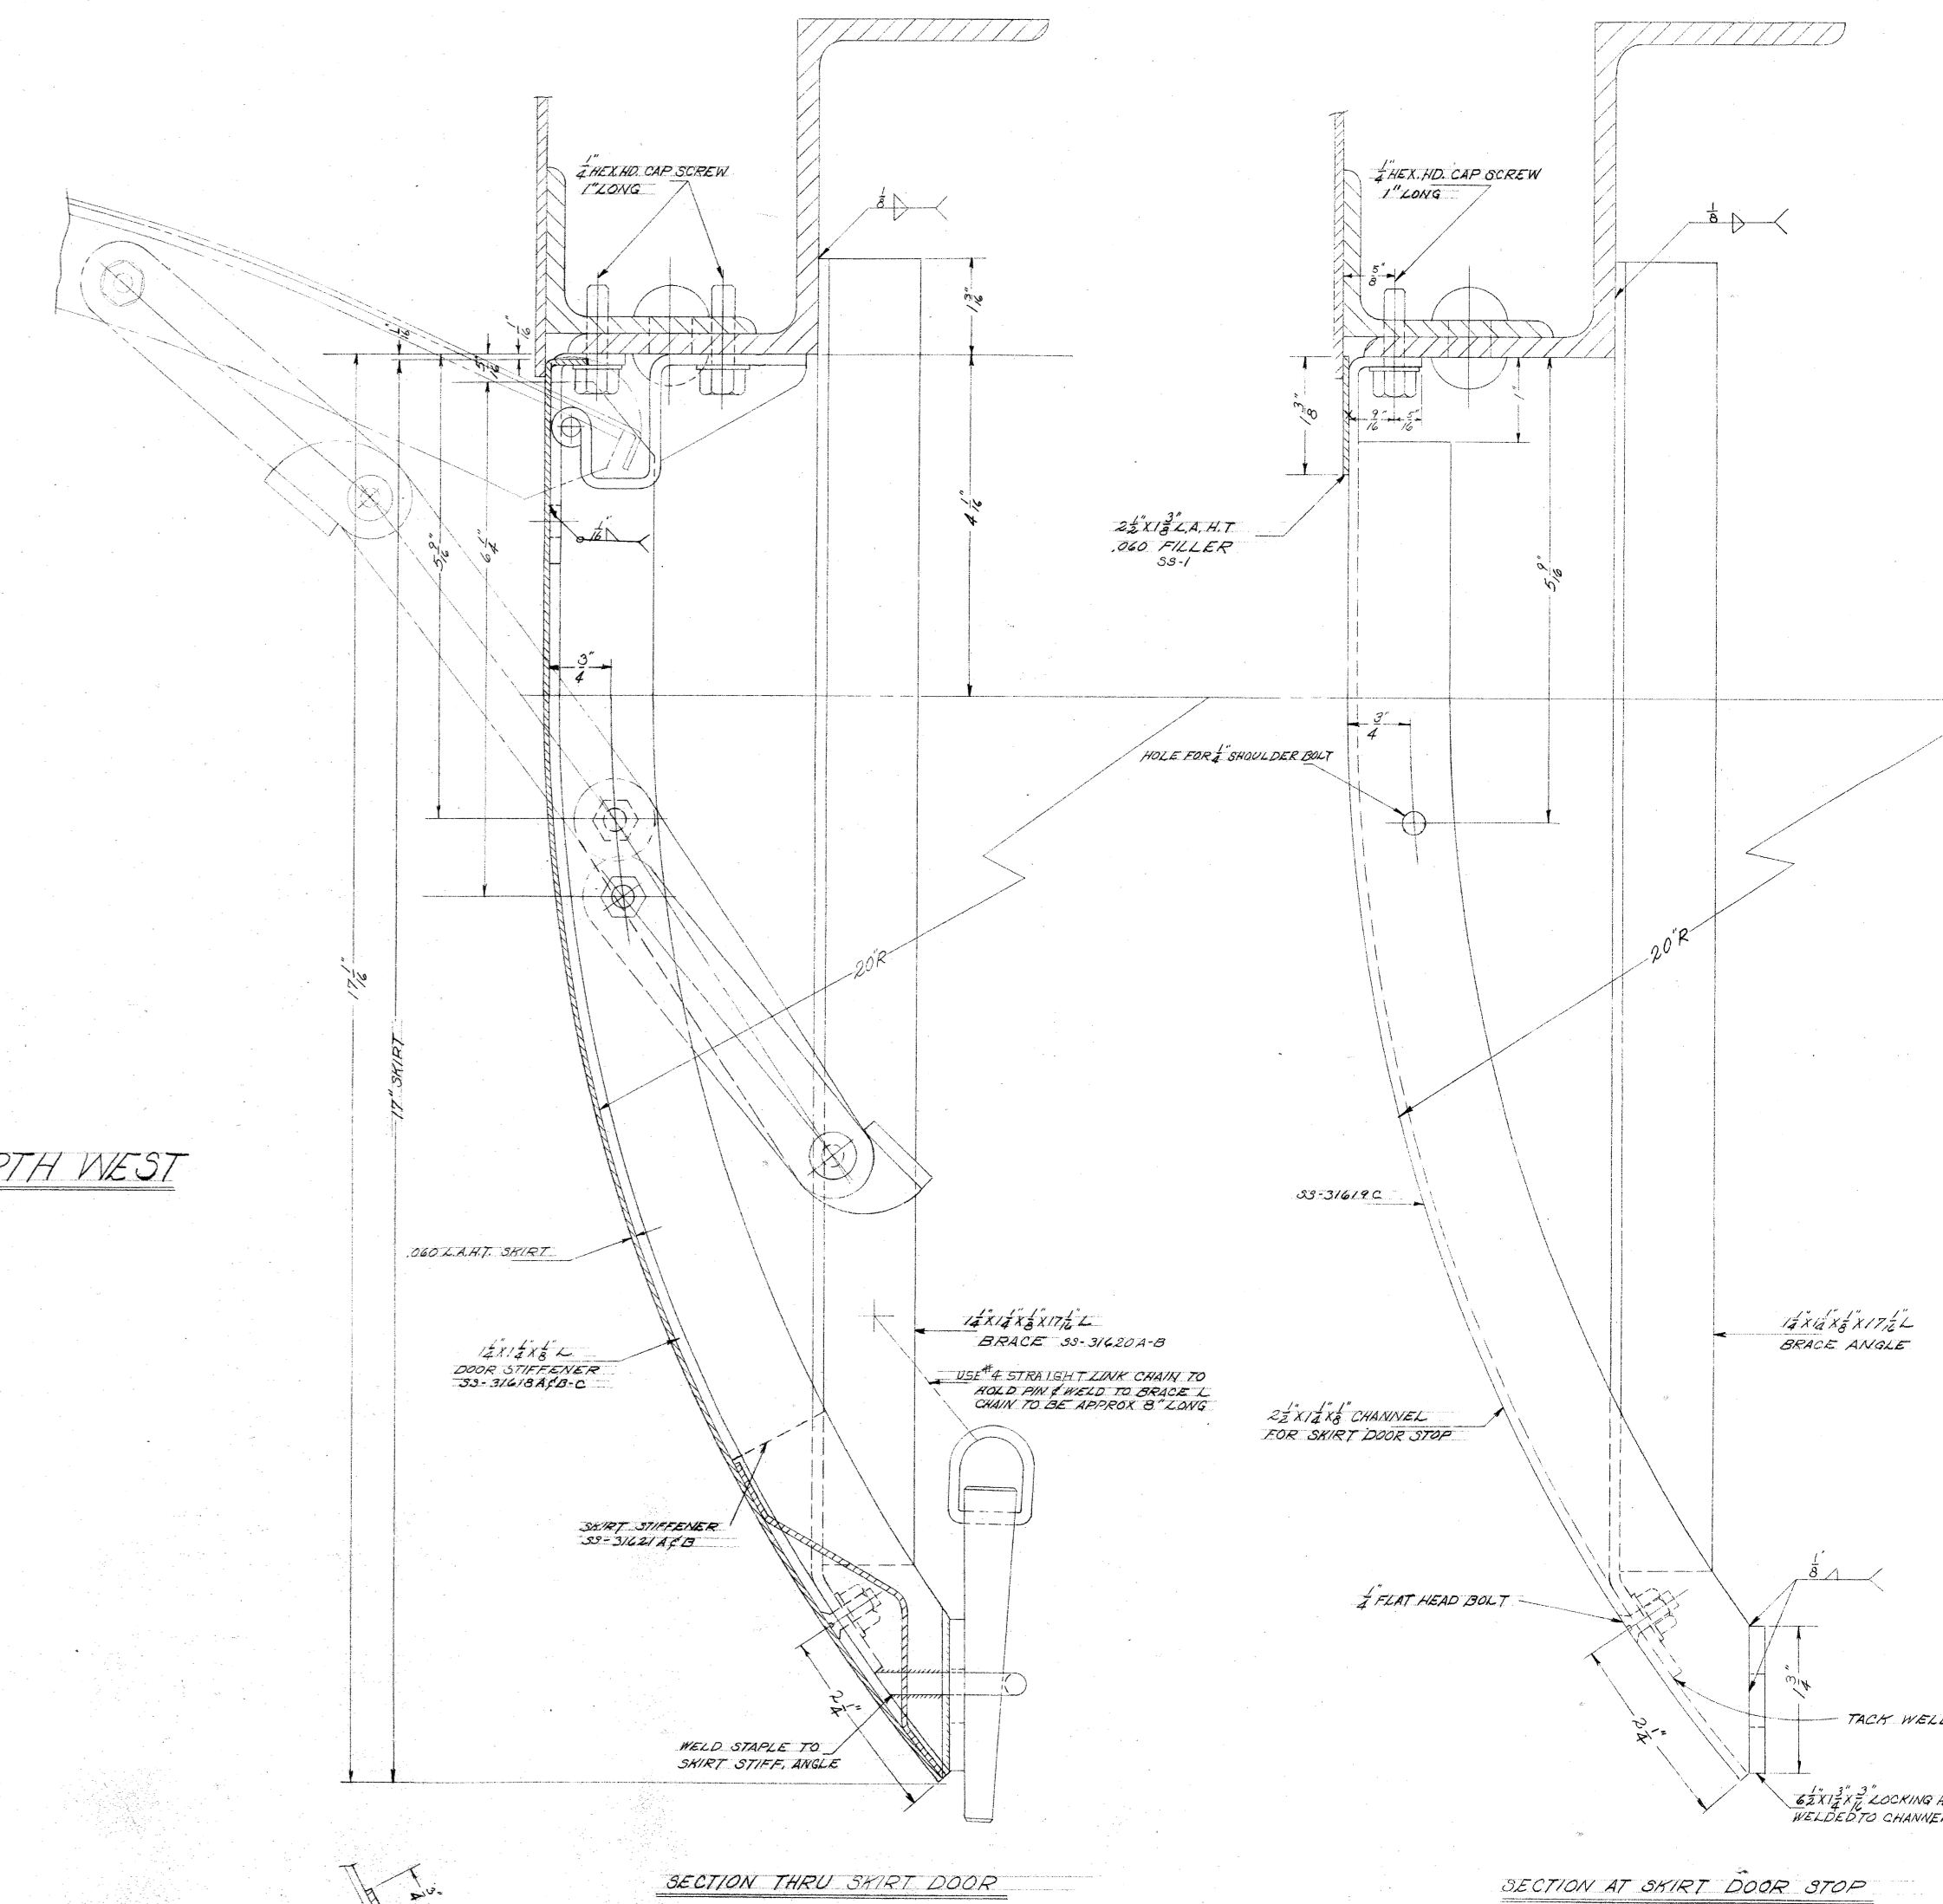

SOUTH WEST

NORTH EAST

NOTE:
OBSERVATION END SAME AS
LOT 3125 DWG. 6674175

SOUTH EAST

NORTH WEST

DESIGNED BY	AMERICAN BAR AND FOUNDRY CO.
DRAWN BY	6675398
CHECKED BY	SHIRT ARRANGEMENT
DATE	3-2-40
SCALE	A.C.F.