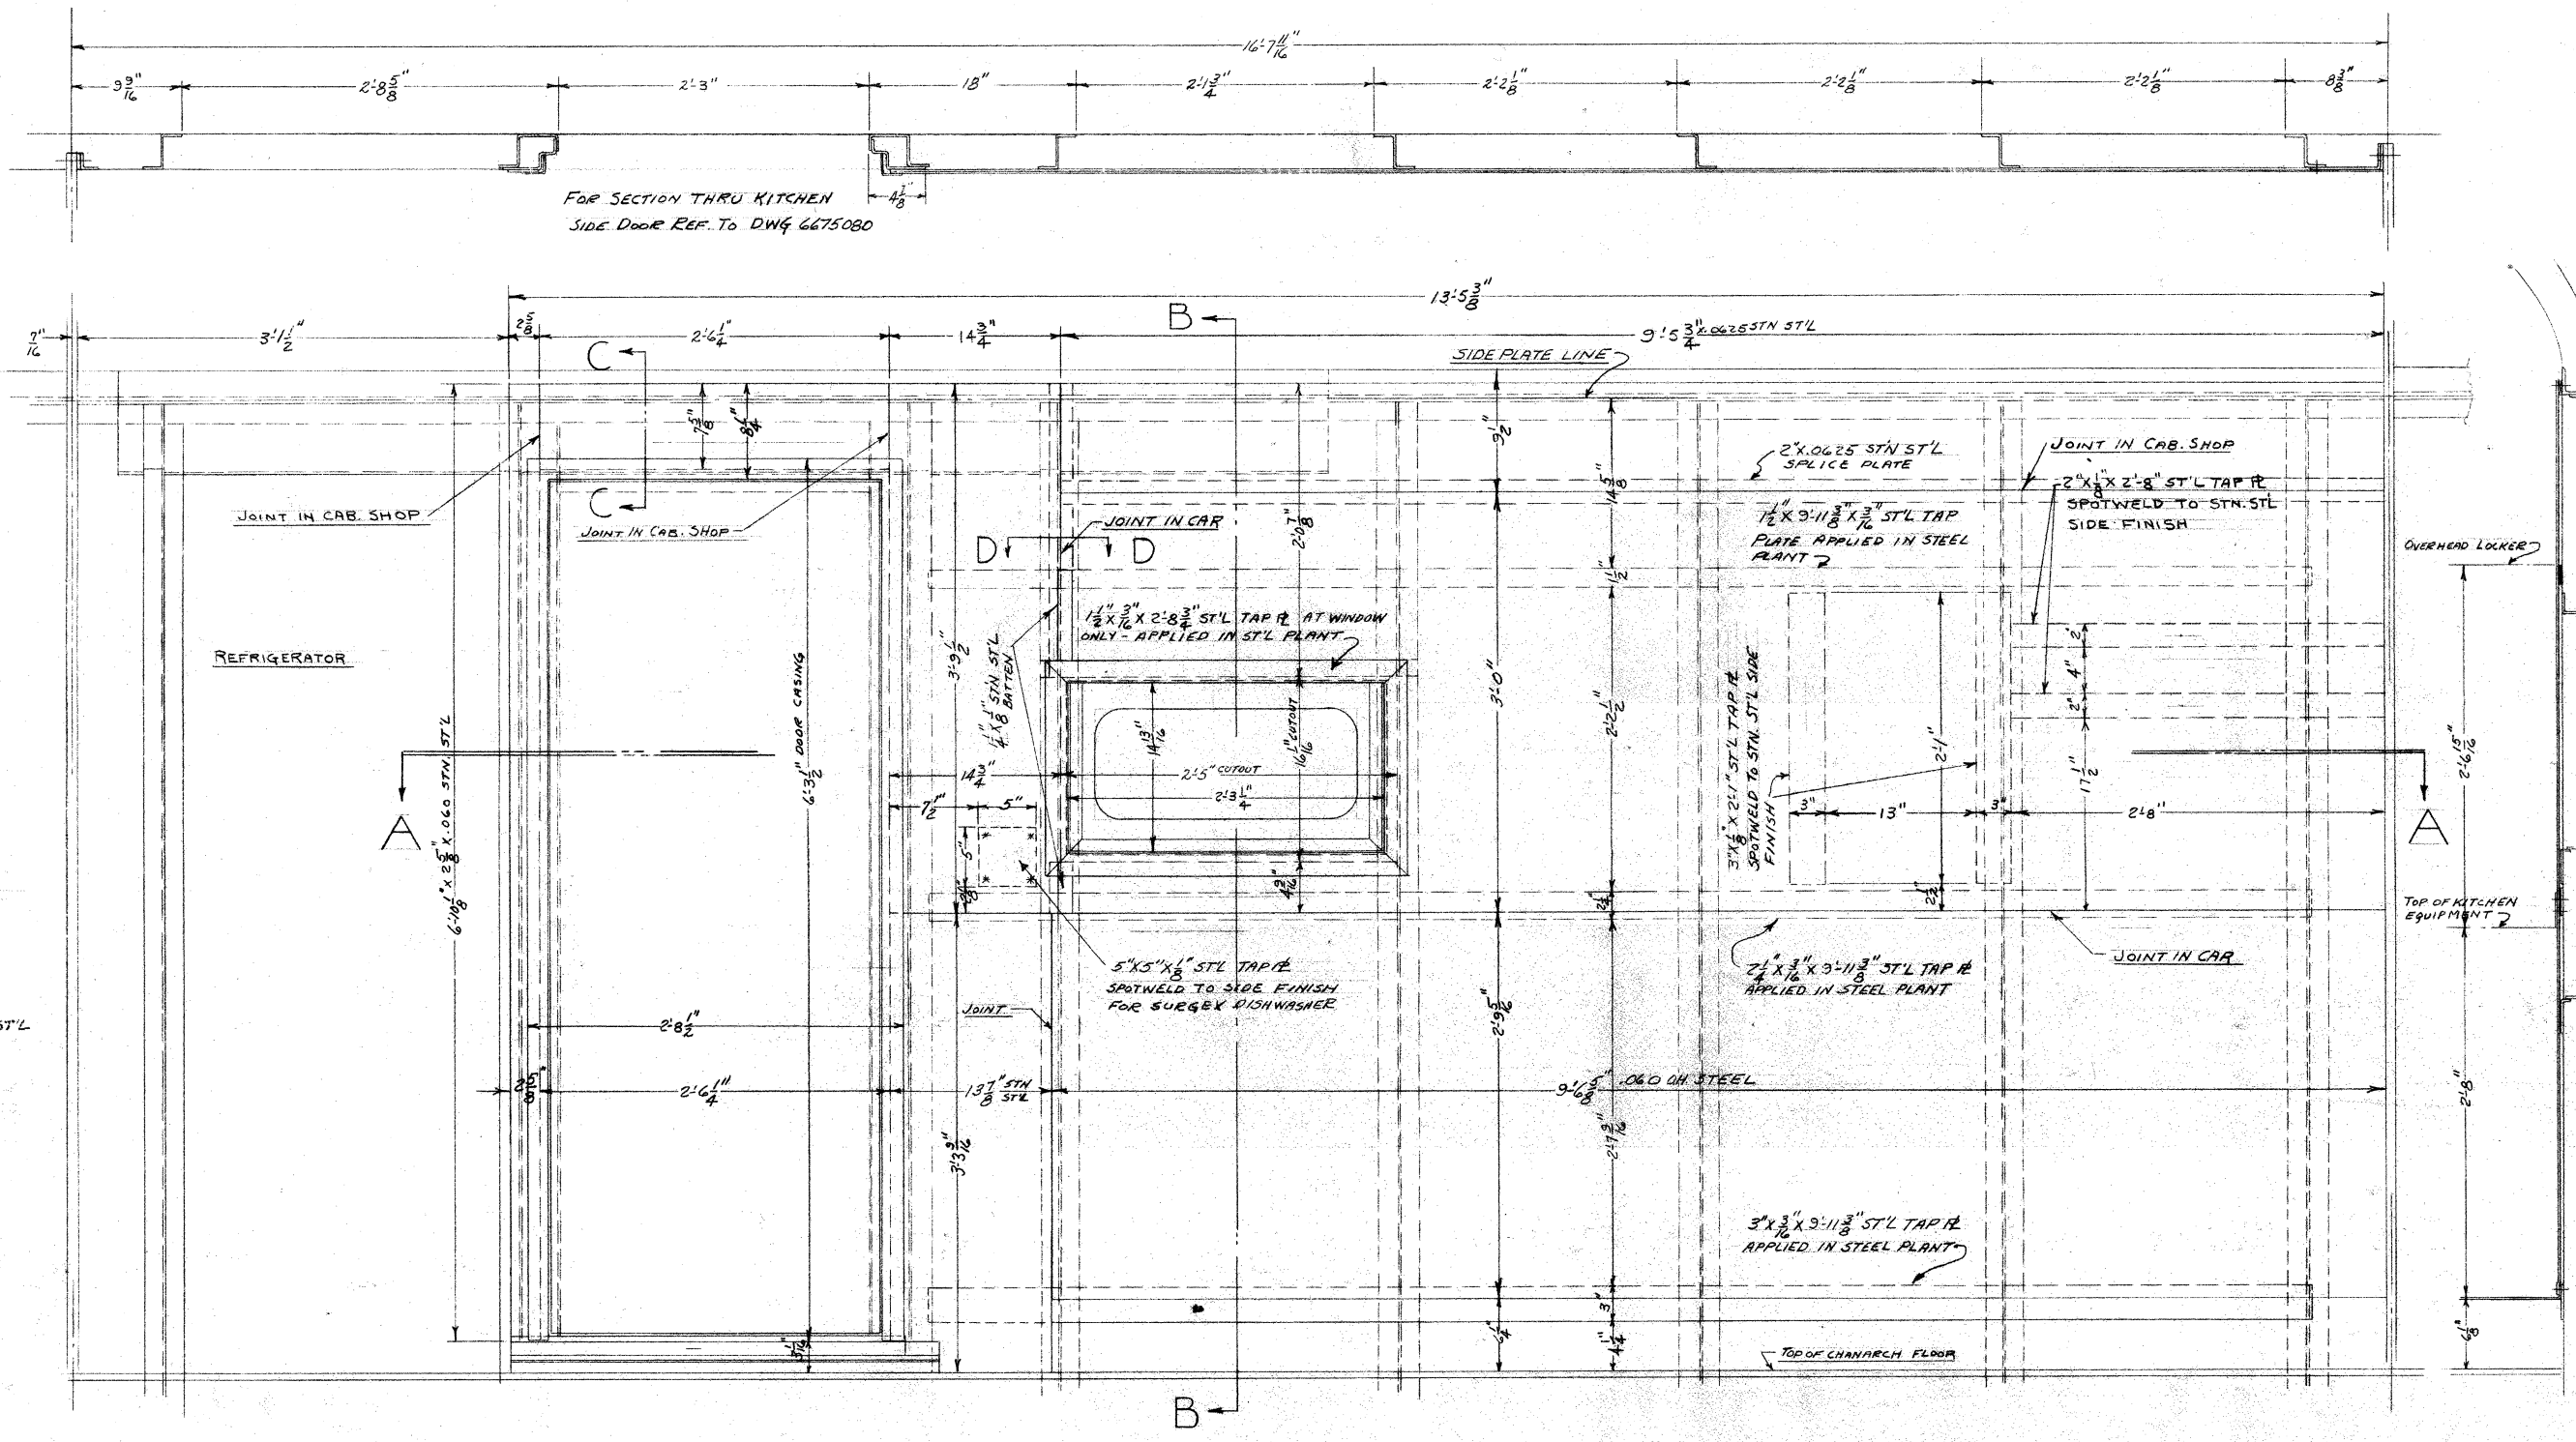

SECTION AA

SECTION B-B

SECTION C-C

SECTION D-D

SECTION D-D

REV	NO	DESCRIPTION	DATE
1		DESIGN CHANGED TO AGREE WITH REQUISITIONS / CORRECT DIM. ERRORS	
2		ADD 'STN' STL TOP & TO SIDE FINISH FOR NUMBER 6675620	

AMERICAN CAR AND FOUNDRY CO.
6675620
 SIDE FINISH IN KITCHEN
 3-21-49 **a.c.f.**